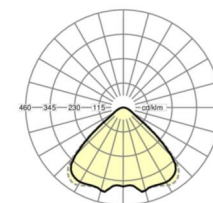

LIGHTING TECHNOLOGY

Placement	LED, Colour rendering/Light colour CRI ≥ 80 / 4000K
Colour tolerance (MacAdam)	3SDCM
Photobiological safety (Luminaire)	RG1
Nominal luminous flux	15735lm
LED service life	50000h L80/B10 (Tq 35°C)
Luminaire luminous efficiency	160lm/W
Beam angle	95° (C0) / 95° (C90)
UGR lat./long.	20.9 / 21.2

MECHANICS

Housing colour	traffic white RAL 9016
Dimensions (LxWxH/DxH)	1013mm x 340mm x 59mm
Weight (net)	9kg
Cable entry KE (X/Y)	423.5mm/0mm
Type of installation	Pendant individual mounting, Ceiling-mounted single installation, Pendulum mounting rail assembly on chain, Ceiling-mounted mounting rail installation
Rotating mounting bracket	30° max. longitudinal axis + transverse axis / mounting with accessories bracket, chain 40° max. transverse axis / mounting with accessories on the support rail

DEEP-LINK

<https://www.regiolum.de/en/article/37430214110>

Reference	LED 15700lm 840
ηLB	100 %
Φ ↓/↑	100 % / 0 %
UGR lat./long.	20.9 / 21.2

Dimensions

L	1013 mm	Length
B	340 mm	Width
H	59 mm	Height
A1	980 mm	Mounting distance single mounting
A4	235 mm	Mounting distance (width)
X	423.5 mm	Distance cable infeed to the center of the luminaire on the X-axis
Y	0 mm	Distance cable infeed to the center of the luminaire on the Y-axis