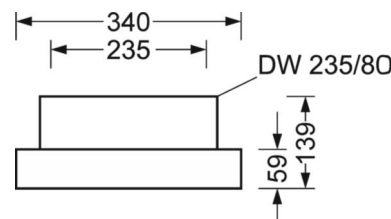

LIGHTING TECHNOLOGY

Placement	LED, Colour rendering/Light colour CRI ≥ 80 / 4000K
Colour tolerance (MacAdam)	3SDCM
Photobiological safety (Luminaire)	RG1
Nominal luminous flux	15735lm
LED service life	50000h L80/B10 (Tq 35°C)
Luminaire luminous efficiency	160lm/W
Beam angle	95° (C0) / 95° (C90)
UGR lat./long.	20.9 / 21.2

MECHANICS

Housing colour	traffic white RAL 9016
Dimensions (LxWxH/DxH)	1013mm x 340mm x 59mm
Weight (net)	9kg
Cable entry KE (X/Y)	423.5mm/0mm
Type of installation	Pendant individual mounting, Ceiling-mounted single installation, Pendulum mounting rail assembly on chain, Ceiling-mounted mounting rail installation
Rotating mounting bracket	30° max. longitudinal axis + transverse axis / mounting with accessories bracket, chain 40° max. transverse axis / mounting with accessories on the support rail

DEEP-LINK

<https://www.regiolum.de/en/article/37430214110>

Reference	LED 15700lm 840
ηLB	100 %
Φ ↓/↑	100 % / 0 %
UGR lat./long.	20.9 / 21.2

Dimensions

L	1013 mm	Length
B	340 mm	Width
H	59 mm	Height
A1	980 mm	Mounting distance single mounting
A4	235 mm	Mounting distance (width)
X	423.5 mm	Distance cable infeed to the center of the luminaire on the X-axis
Y	0 mm	Distance cable infeed to the center of the luminaire on the Y-axis