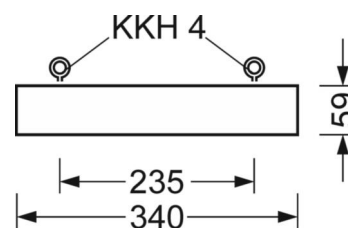

LIGHTING TECHNOLOGY

Placement	LED, Colour rendering/Light colour CRI ≥ 80 / 4000K
Colour tolerance (MacAdam)	3SDCM
Photobiological safety (Luminaire)	RG1
Nominal luminous flux	15735lm
LED service life	50000h L80/B10 (Tq 35°C)
Luminaire luminous efficiency	160lm/W
Beam angle	95° (C0) / 95° (C90)
UGR lat./long.	20.9 / 21.2

MECHANICS

Housing colour	traffic white RAL 9016
Dimensions (LxWxH/DxH)	1013mm x 340mm x 59mm
Weight (net)	9kg
Cable entry KE (X/Y)	423.5mm/0mm
Type of installation	Pendant individual mounting, Ceiling-mounted single installation, Pendulum mounting rail assembly on chain, Ceiling-mounted mounting rail installation
Rotating mounting bracket	30° max. longitudinal axis + transverse axis / mounting with accessories bracket, chain 40° max. transverse axis / mounting with accessories on the support rail

DEEP-LINK

<https://www.regiolum.de/en/article/37430214110>

Reference	LED 15700lm 840
ηLB	100 %
Φ ↓/↑	100 % / 0 %
UGR lat./long.	20.9 / 21.2

Dimensions

L	1013 mm	Length
B	340 mm	Width
H	59 mm	Height
A1	980 mm	Mounting distance single mounting
A4	235 mm	Mounting distance (width)
X	423.5 mm	Distance cable infeed to the center of the luminaire on the X-axis
Y	0 mm	Distance cable infeed to the center of the luminaire on the Y-axis